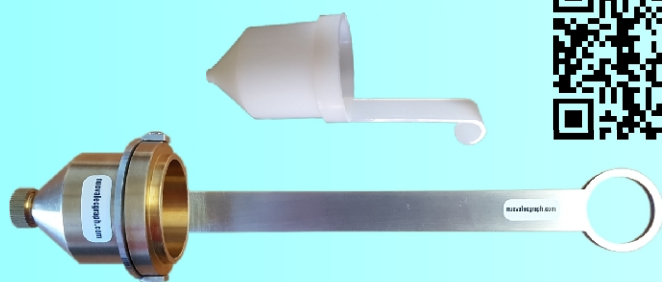

Tazza viscosimetrica di ford Viscosimeter cup of ford

Ottone , Plastica - foro 4 mm

Brass , Plastic - hole 4 mm

<http://www.nuovalecgraph.com/T_ford/t_ford.html>