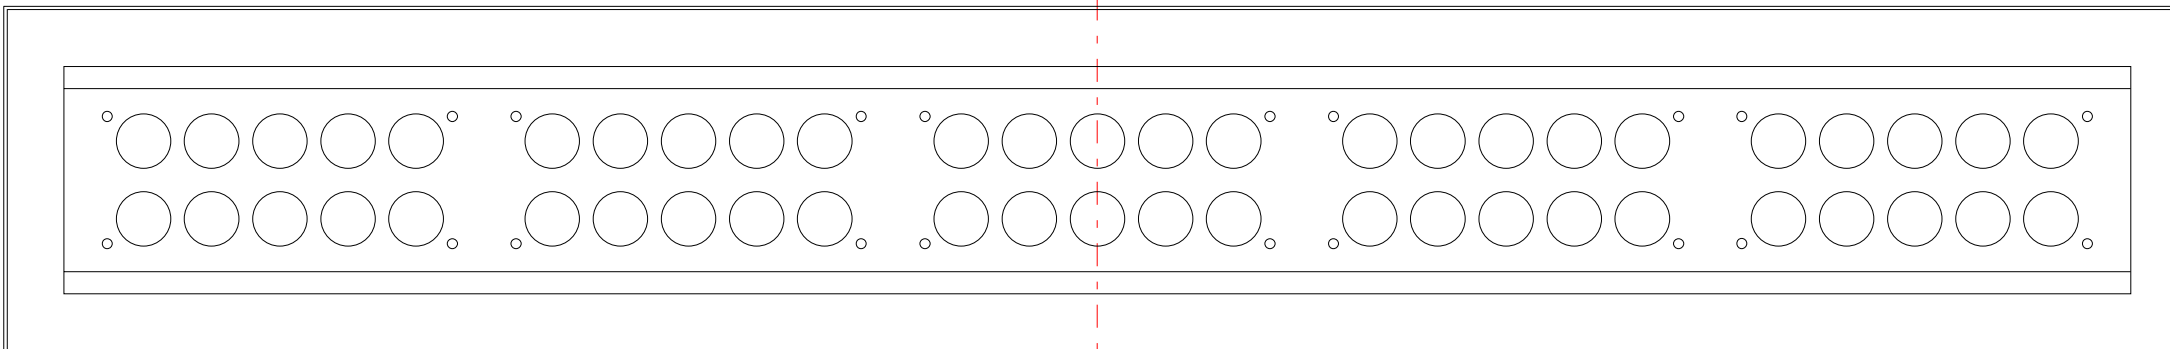

963 (esterno)

VISTA SUPERIORE

www.nuovalecgraph.com

(TOP VIEW)

252 (esterno)

VISTA LATERALE

(SIDE VIEW)

VISTA FRONTALE (FRONT VIEW)

VISTA POSTERIORE (BACK VIEW)

151,5

151,5

Pagina 1 di 2

THE INFORMATION CONTAINED IN THIS DRAWING CANNOT CIRCULATE OR BE USED WITHOUT OUR PREVIOUS CONSENT IN WRITING

Identification :	DATE:	 NUOVA L. & C. GRAPH s.r.l. forniture grafiche
CUSTODIA STROBOSCOPIO	17-02-2010	
V987 LED - Versione 5X	MADE BY:	
" Dimensioni Meccaniche "	APPROVED:	
Revisions :	Lothi Martini	DRAWING NUMBER:
A 17-02-10	PAGE NR:	1 of 1
	PAGE SIZE:	A0
		DSM 100235