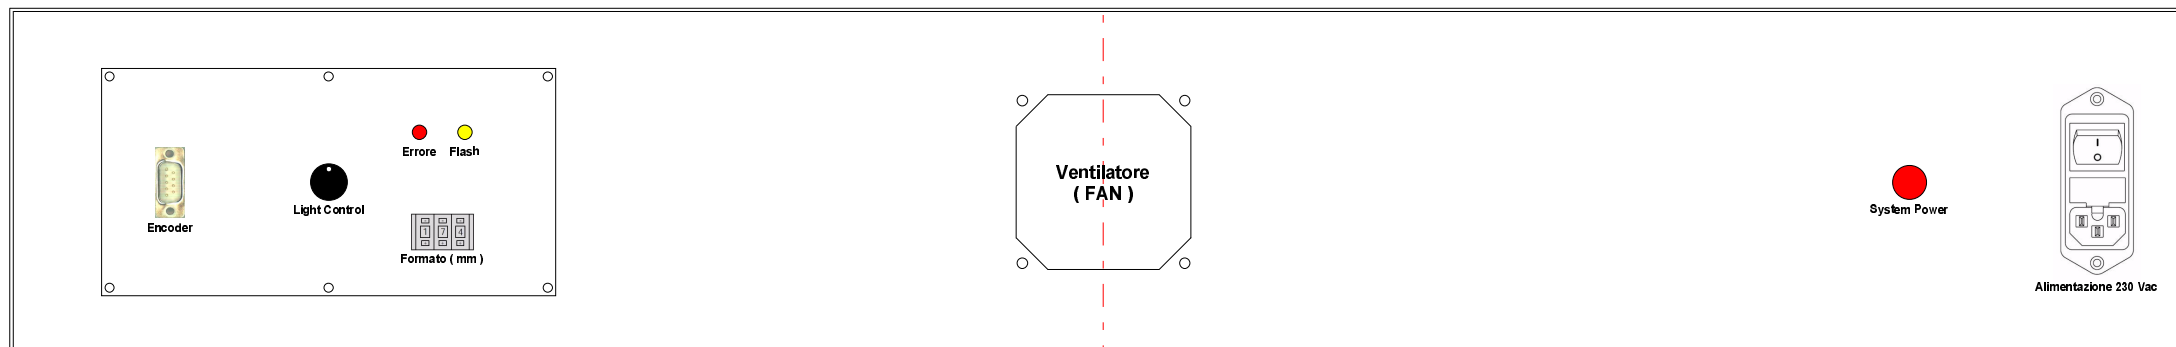

963 (esterno)

VISTA SUPERIORE

www.nuovalecgraph.com

(TOP VIEW)

252 (esterno)

VISTA LATERALE

(SIDE VIEW)

VISTA FRONTALE (FRONT VIEW)

VISTA POSTERIORE (BACK VIEW)

151,5

151,5

Pagina 1 di 2

THE INFORMATION CONTAINED IN THIS DRAWING CANNOT CIRCULATE OR BE USED WITHOUT OUR PREVIOUS CONSENT IN WRITING

Identification :	DATE:	 NUOVA L. & C. GRAPH s.r.l. forniture grafiche
CUSTODIA STROBOSCOPIO	17-02-2010	
V987 LED - Versione 5X	MADE BY:	
" Dimensioni Meccaniche "	APPROVED:	
Revisions :	Lothi Martini	DRAWING NUMBER:
A 17-02-10	PAGE NR:	1 of 1
	PAGE SIZE:	A0
		DSM 100235