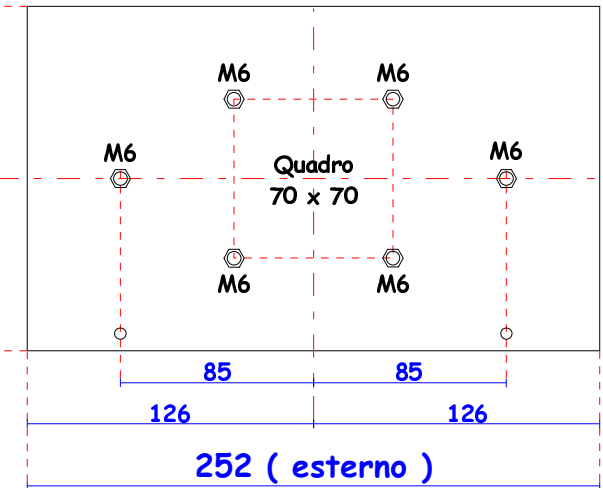

963 (esterno)

VISTA SUPERIORE

www.nuovalecgraph.com

(TOP VIEW)

252 (esterno)

VISTA LATERALE

(SIDE VIEW)

VISTA FRONTALE (FRONT VIEW)

VISTA POSTERIORE (BACK VIEW)

151,5

151,5

Pagina 1 di 2

THE INFORMATION CONTAINED IN THIS DRAWING CANNOT CIRCULATE OR BE USED WITHOUT OUR PREVIOUS CONSENT IN WRITING

Identification :	DATE:	 NUOVA L. & C. GRAPH s.r.l. forniture grafiche
CUSTODIA STROBOSCOPIO	17-02-2010	
V987 LED - Versione 5X	MADE BY:	
" Dimensioni Meccaniche "	APPROVED:	
Revisions :	Lothi Martini	DRAWING NUMBER:
A 17-02-10	PAGE NR:	1 of 1
	PAGE SIZE:	A0
		DSM 100235